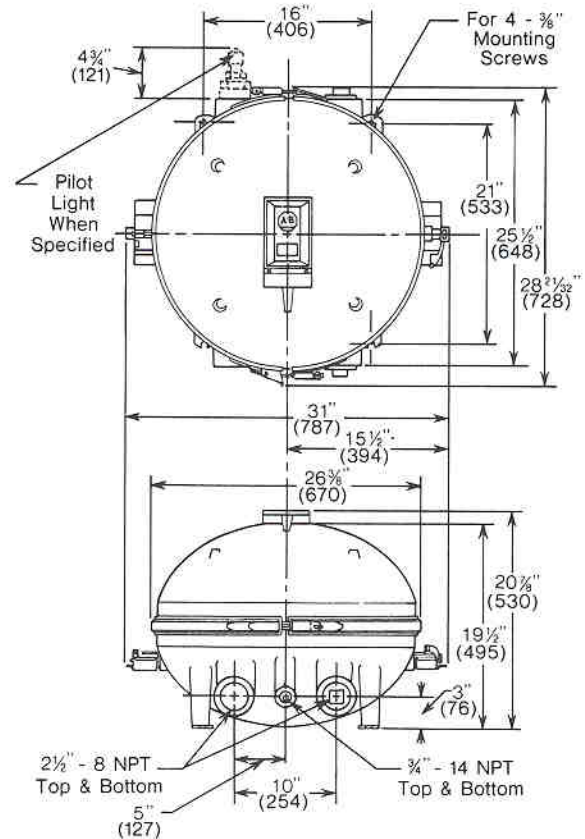

FULL VOLTAGE COMBINATION STARTERS— Circuit Breaker Type — Sizes 0-5 — NEMA Type 7 & 9 UNILOCK Enclosures For Hazardous Locations

Class I, Groups C & D; Class II, Groups E, F & G — Division 1 & 2

SIZES 0-1-2

Approximate Shipping Weight 58 Lbs. (26.1 Kg.)

SIZES 3-4-5

Approximate Shipping Weights

Size 3 — 230 Lbs. (103.4 Kg.)

Size 4 — 256 Lbs. (115.2 Kg.)

Size 5 — 315 Lbs. (141.8 Kg.)

NOTE: Dimensions shown in parentheses are in millimeters.