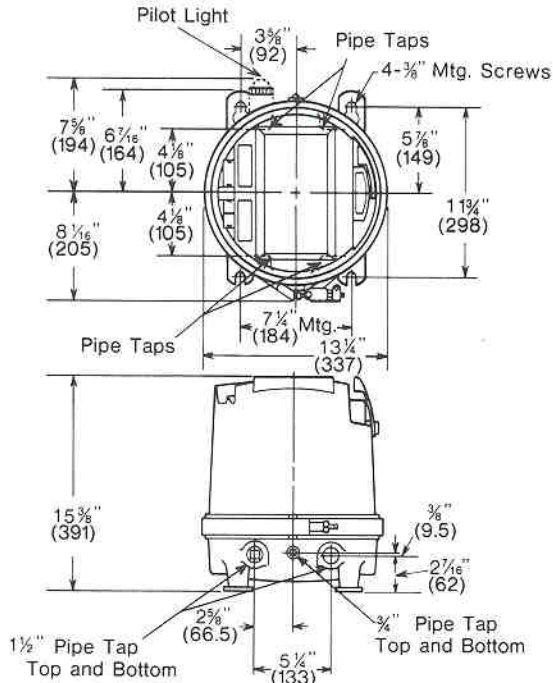

FULL VOLTAGE COMBINATION STARTERS— Circuit Breaker Type — Sizes 0-5 — NEMA Type 7 & 9 UNILOCK Enclosures For Hazardous Locations

Class I, Groups C & D; Class II, Groups E, F & G — Division 1 & 2

SIZES 0-1-2

Approximate Shipping Weight 58 Lbs. (26.1 Kg.)

SIZES 3-4-5

Approximate Shipping Weights

Size 3 — 230 Lbs. (103.4 Kg.)

Size 4 — 256 Lbs. (115.2 Kg.)

Size 5 — 315 Lbs. (141.8 Kg.)

NOTE: Dimensions shown in parentheses are in millimeters.